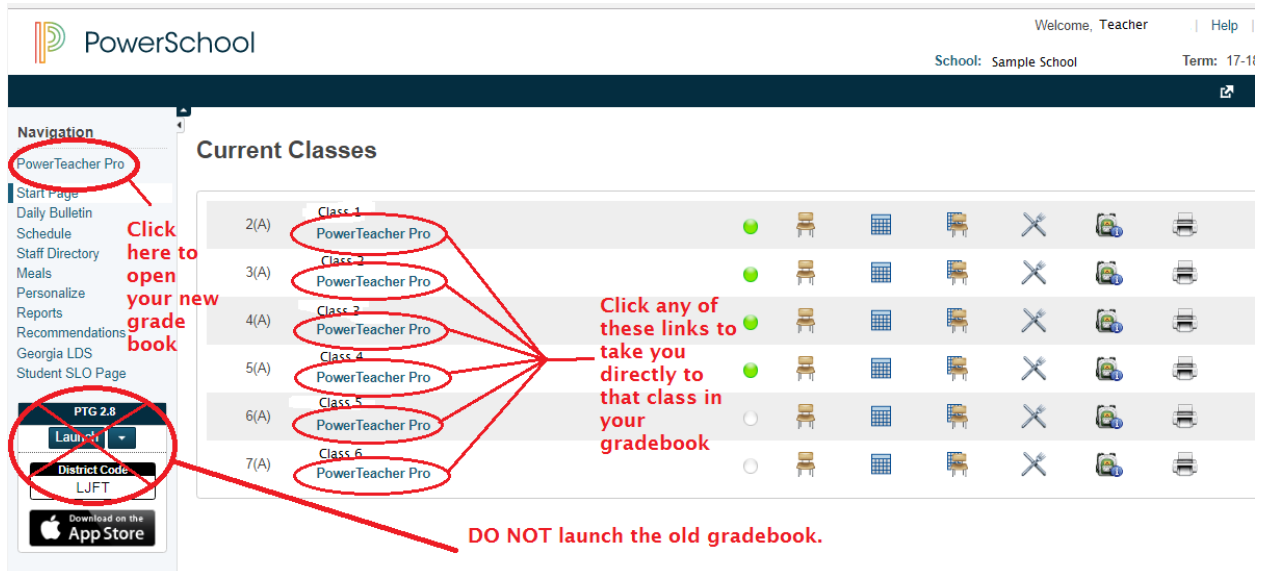

How to open PowerTeacher Pro

1. Log in to PowerSchool.

2. Click on any of the PowerTeacher Pro links

3. Do not launch the old gradebook.