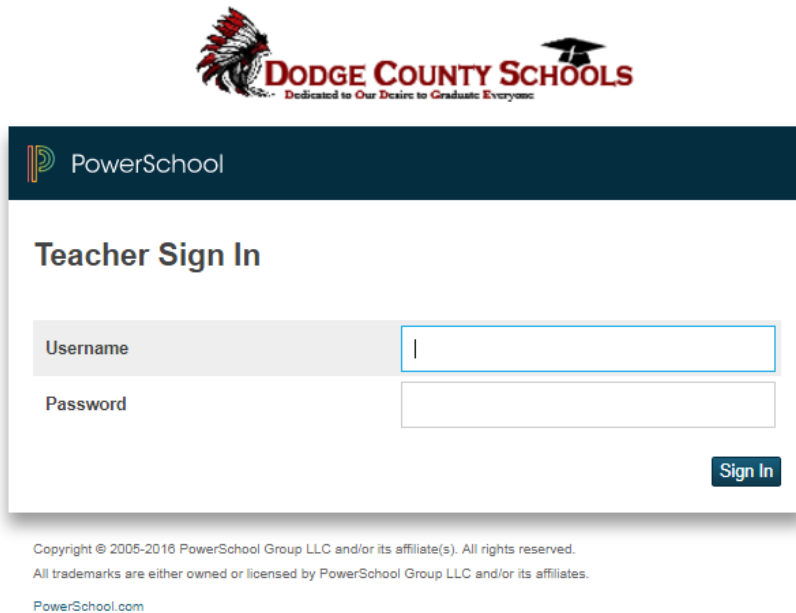

How to open PowerTeacher Pro

1. Log in to PowerSchool.

2. Click on any of the PowerTeacher Pro links

3. Do not launch the old gradebook.