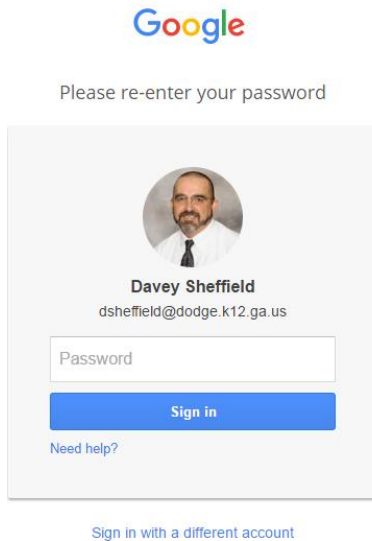

How to Log into Your Email (Students)

1. To sign in to Dodge County Schools services go to <http://www.google.com/a/dodge.k12.ga.us>

2. Or you can login by going to the district website at <http://www.dodge.k12.ga.us/> and click the word **Login** at the top of the page where it says **Guest / Login**.