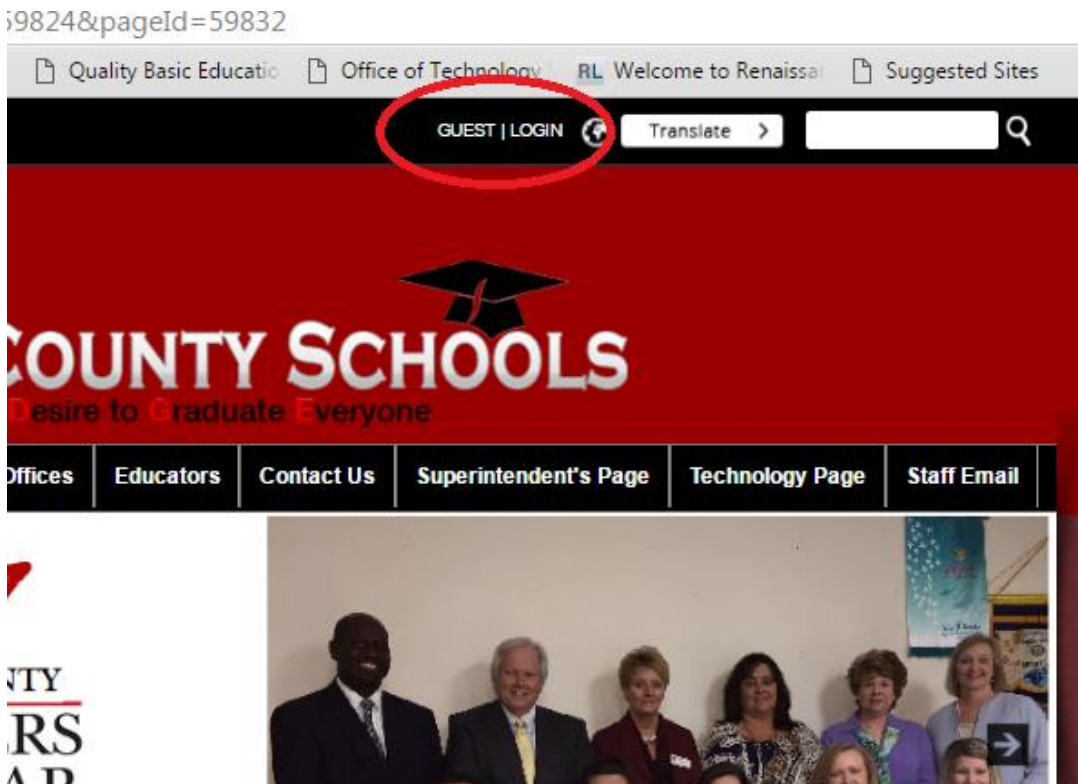

How to Log into Your Email (Students)

1. To sign in to Dodge County Schools services go to <http://www.google.com/a/dodge.k12.ga.us>

2. Or you can login by going to the district website at <http://www.dodge.k12.ga.us/> and click the word **Login** at the top of the page where it says **Guest / Login**.