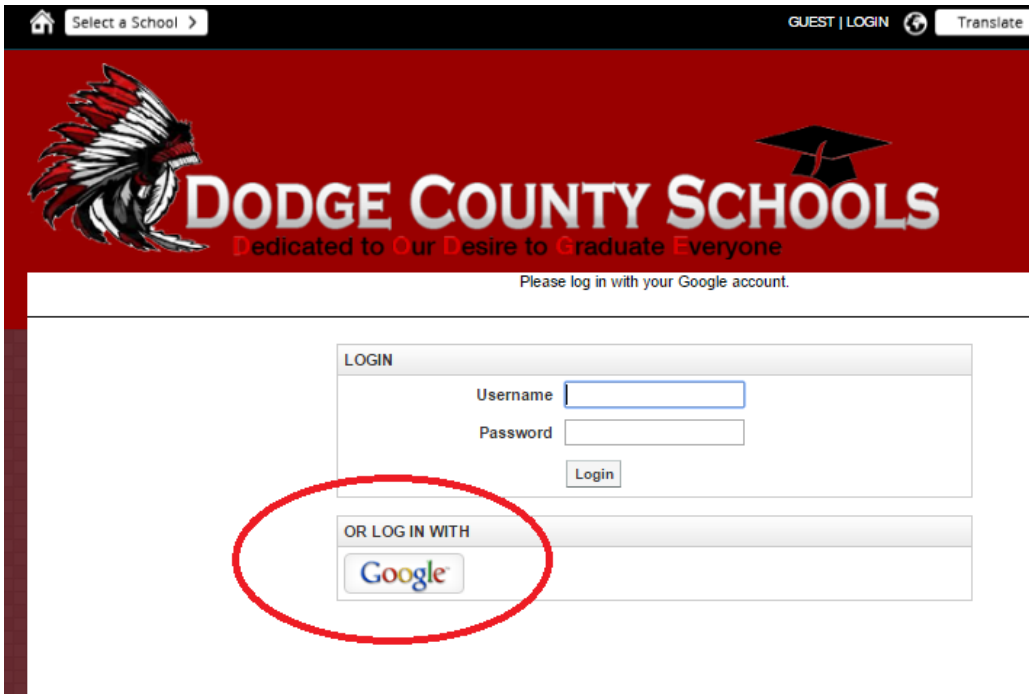

3. At the login page, click **Log in with Google**.